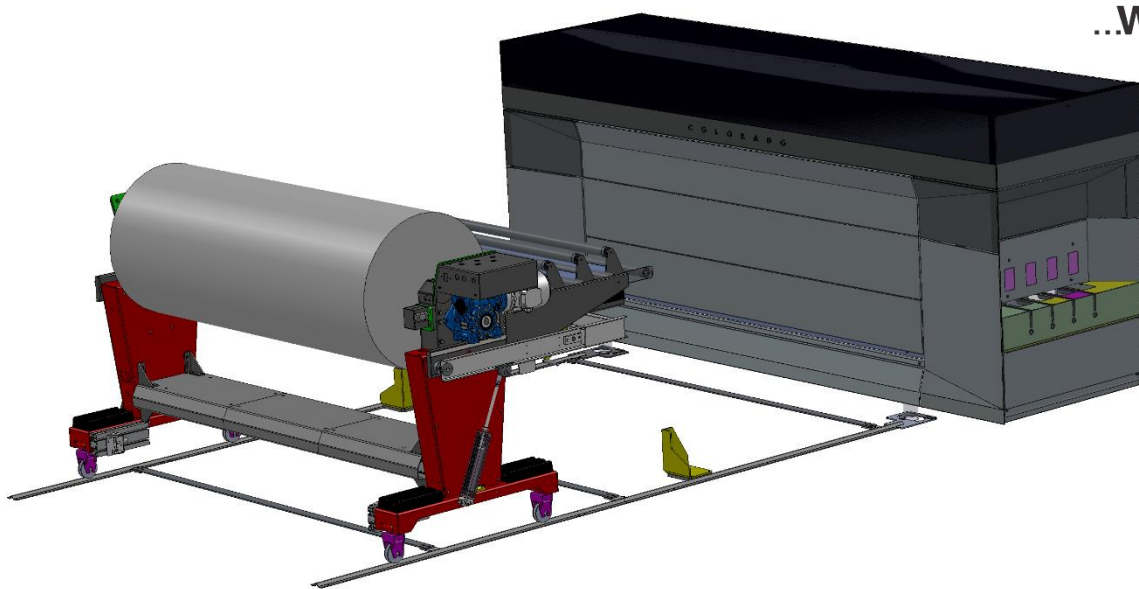

DIGITAL PRINT FINISHING SOLUTIONS

DIGITAL PRINT FINISHING SOLUTIONS

You print...
...We **cut!**

JRL 170 Jumbo Roll Loader

for CANON Colorado 1640/1650

Characteristics JRL 170	
Shipping Weight [kg]	500
Net Weight [kg]	280
Dimension [cm]	237 x 132 x 116H
Shipping Dimension [cm]	255 x 127 x 135H
Ø Max Jumbo Roll [cm]	60
Max Weight Jumbo Roll [kg]	400
Voltage [V]	115/230
Max Current Absorption [A]	1.9